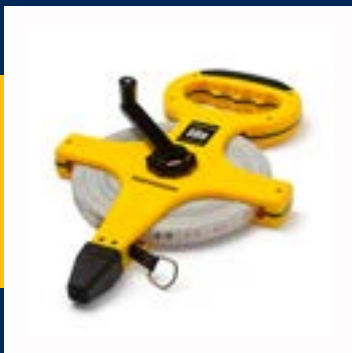

Brand: EC2

Dimensions: From 0-9

Cable Reel Drum

Brand: Ingelec HO7V-U

Material: PVC

Dimensions: 25m - 2 by 1.5mm

Heavy-duty cable reel drum for efficient cable storage and management.

Designed to handle long electrical cables with easy winding and unwinding.

Voltage Rating: 400/415V AC

Tripping Curve: Type C

Standards Compliance: IEC/EN 60898-1

Application: Designed for protection against overloads and short circuits in residential & commercial areas

Cable Ties