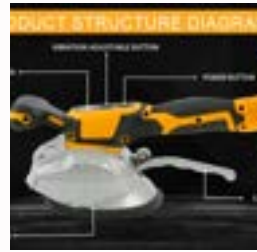

WELLOO 20V Tile Vibration Machine ensures firm, bubble-free tile placement with cordless convenience. Designed for precise tile leveling and improved adhesive bonding on floors and walls.