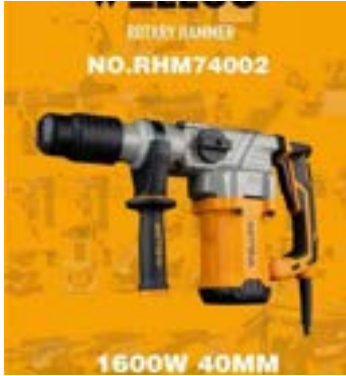

Impact Drill 13mm - 710W

Welloo 13mm Impact Drill (710W) delivers powerful performance for tough drilling tasks. Built for durability and precision across wood, metal, and masonry.

Welloo 12V Lithium-Ion Cordless Drill

Welloo 12V Lithium-Ion Cordless Drill delivers reliable power and mobility for professional and DIY use. Engineered for precision, durability, and extended battery performance.

Rotary Hammer - 800W

Welloo 800W Rotary Hammer delivers high-impact power for heavy-duty drilling and chiseling. Ideal for concrete, masonry, and demanding construction tasks.